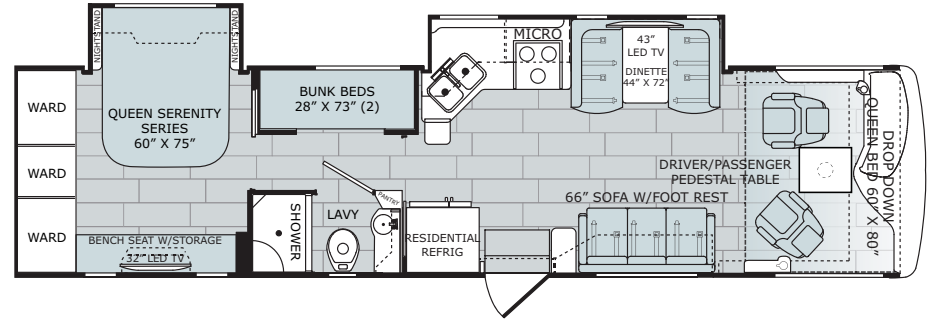

35E Options: 126, 157, 815