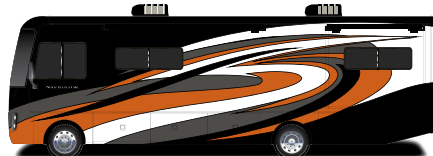

Natural Freedom

Iron Blaze