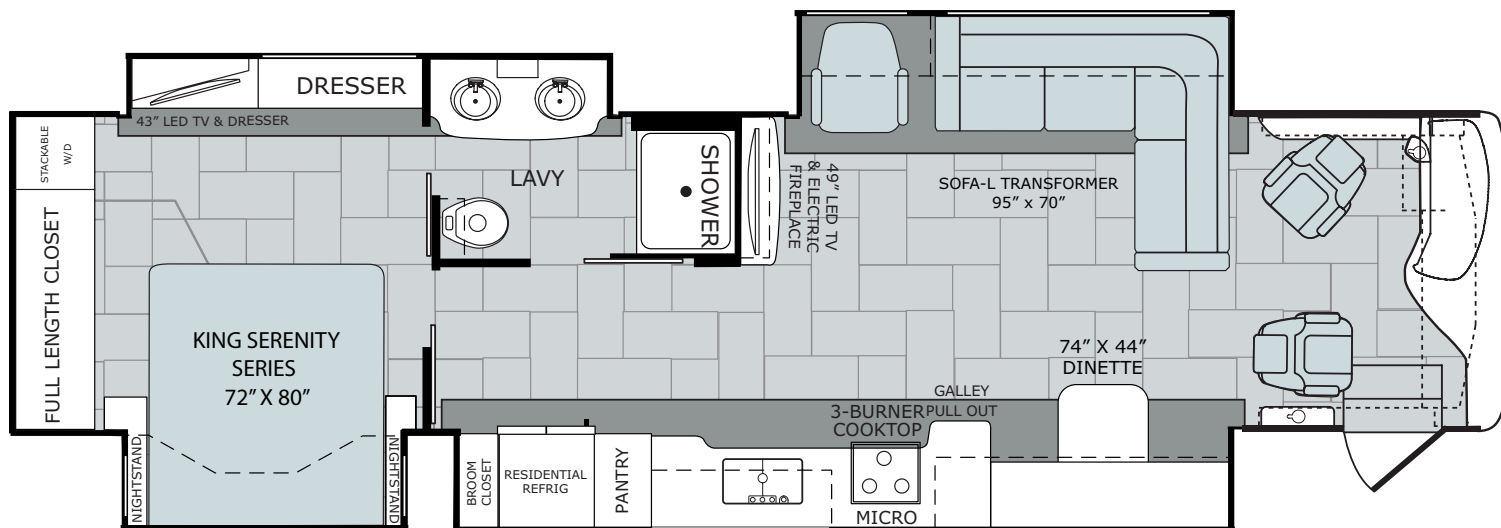

NAVIGATOR FLOORPLANS

38F

Options: 203, 830

Available Options

OPT. 203
SOFA

OPT. 830
FACING DINETTE &
SOFA BED W/AIR
MATTRESS
(38F ONLY)

CRENZENA
OPT. 833
FREE-STANDING DINETTE
WITH CRENZENA

38K