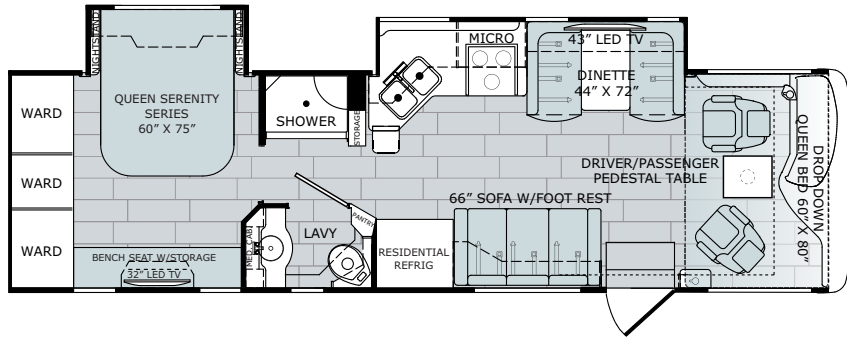

NAVIGATOR XE FLOORPLANS

33D Options: 126, 815