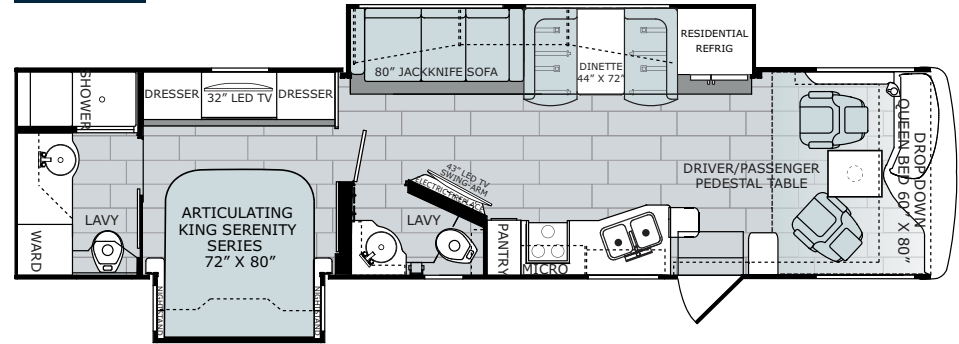

NAVIGATOR XE FLOORPLANS

33D Options: 126, 815

35E Options: 126, 157, 815

35M Options: 126

36U Options: 126, 194, 830

Available Options

OPT. 126
WASHER
/DRYER

OPT. 126 (36U)
SIDE BY SIDE
WASHER/DRYER