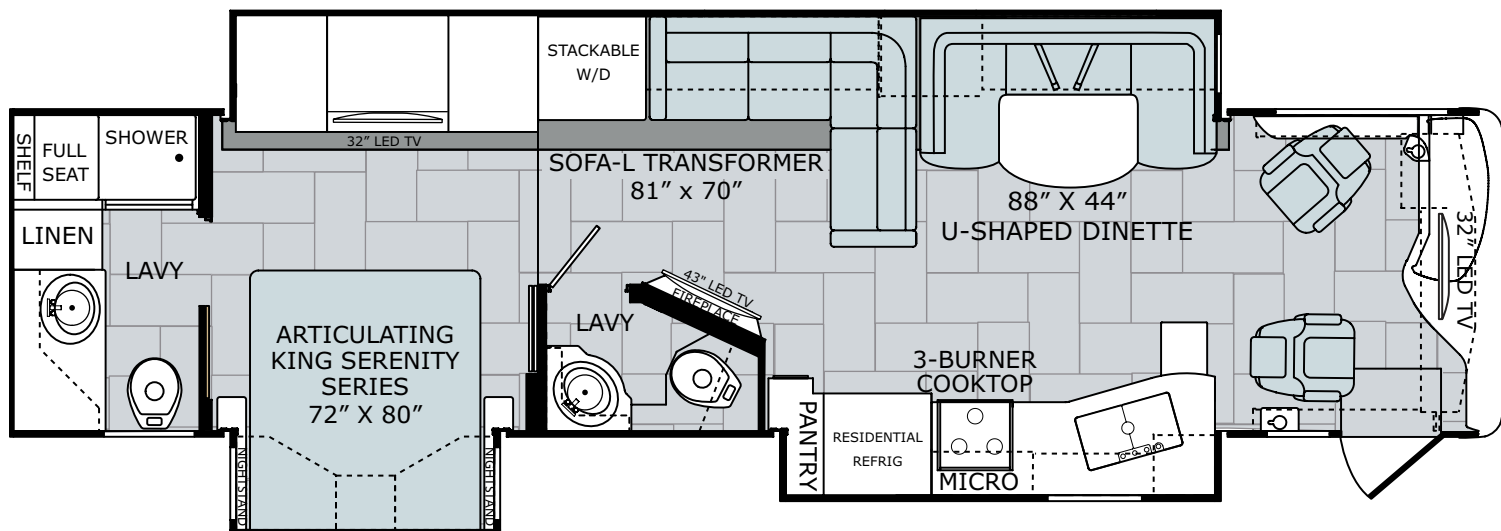

NAVIGATOR FLOORPLANS

38F

Options: 203, 830

Available Options

OPT. 203
SOFA

OPT. 830
FACING DINETTE &
SOFA BED W/AIR
MATTRESS
(38F ONLY)

CRENZENA
OPT. 833
FREE-STANDING DINETTE
WITH CRENZENA

38K

Options: 833

NAVIGATOR STANDARDS AND OPTIONS

INTERIOR THROUGHOUT

- 120V/12V AC/DC Converter
- 25,000/30,000 Btu/h Dual Furnaces (38F, 38K)
- Water Heater 16-Gallon Output
- 84" Interior Ceiling Height
- Auto Generator Start
- Bedroom Heat Pump
- Ceiling Plenum
- Central Vacuum System
- Centralized Control Monitoring
- Crown Molding
- Dedicated Full-Length, Metallic A/C Ducting
- Deluxe Roller Bearing, Full Extension Drawer Guides & Transit-Ship Locks
- Demand Water Pump w/Filter
- Dual Roof-Mounted, High-Efficiency A/C w/Solar Panel, Chill Grills & Bedroom Heat Pump
- Fan-Tastic® Power Roof Vent w/ Wall Switch (3) (38K)
- Flat Interior Ceiling
- Manual Day/Night Roller Shades Throughout - Black/Black
- Hardwood Cabinet Doors/Drawers
- HDMI Video System
- LED Lighting
- Ozite Lined Storage
- Power Passenger Chair w/Power Footrest
- Satellite Radio (Subscription Required)
- Soft-Touch Vinyl Ceiling
- Spacious Wide Body Design
- Tuff-Pex™ Plumbing System
- Vinyl Flooring
- Wall Switches (Includes Switches for Ceiling Lights & Vents)
- Wall-to-Wall Vinyl Tile Flooring
- Water Heater Bypass
- Water Pump Switches in Multiple Locations
- Whole Coach Water Filtration System
- Wood Finish Return Air Intake for Furnace
- Quiet Cool Ducted A/C