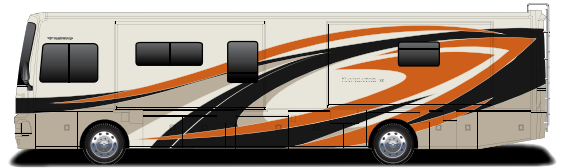

DÉCOR & EXTERIOR OPTIONS

1 | Sofa 2 | Accent 3 | Bedspread 4 | Countertop 5 | Flooring 6 | Carpet

NAVIGATOR XE

Sterling

NAVIGATOR