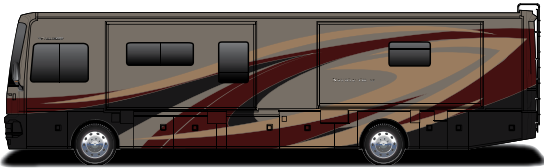

NAVIGATOR XE

Beach