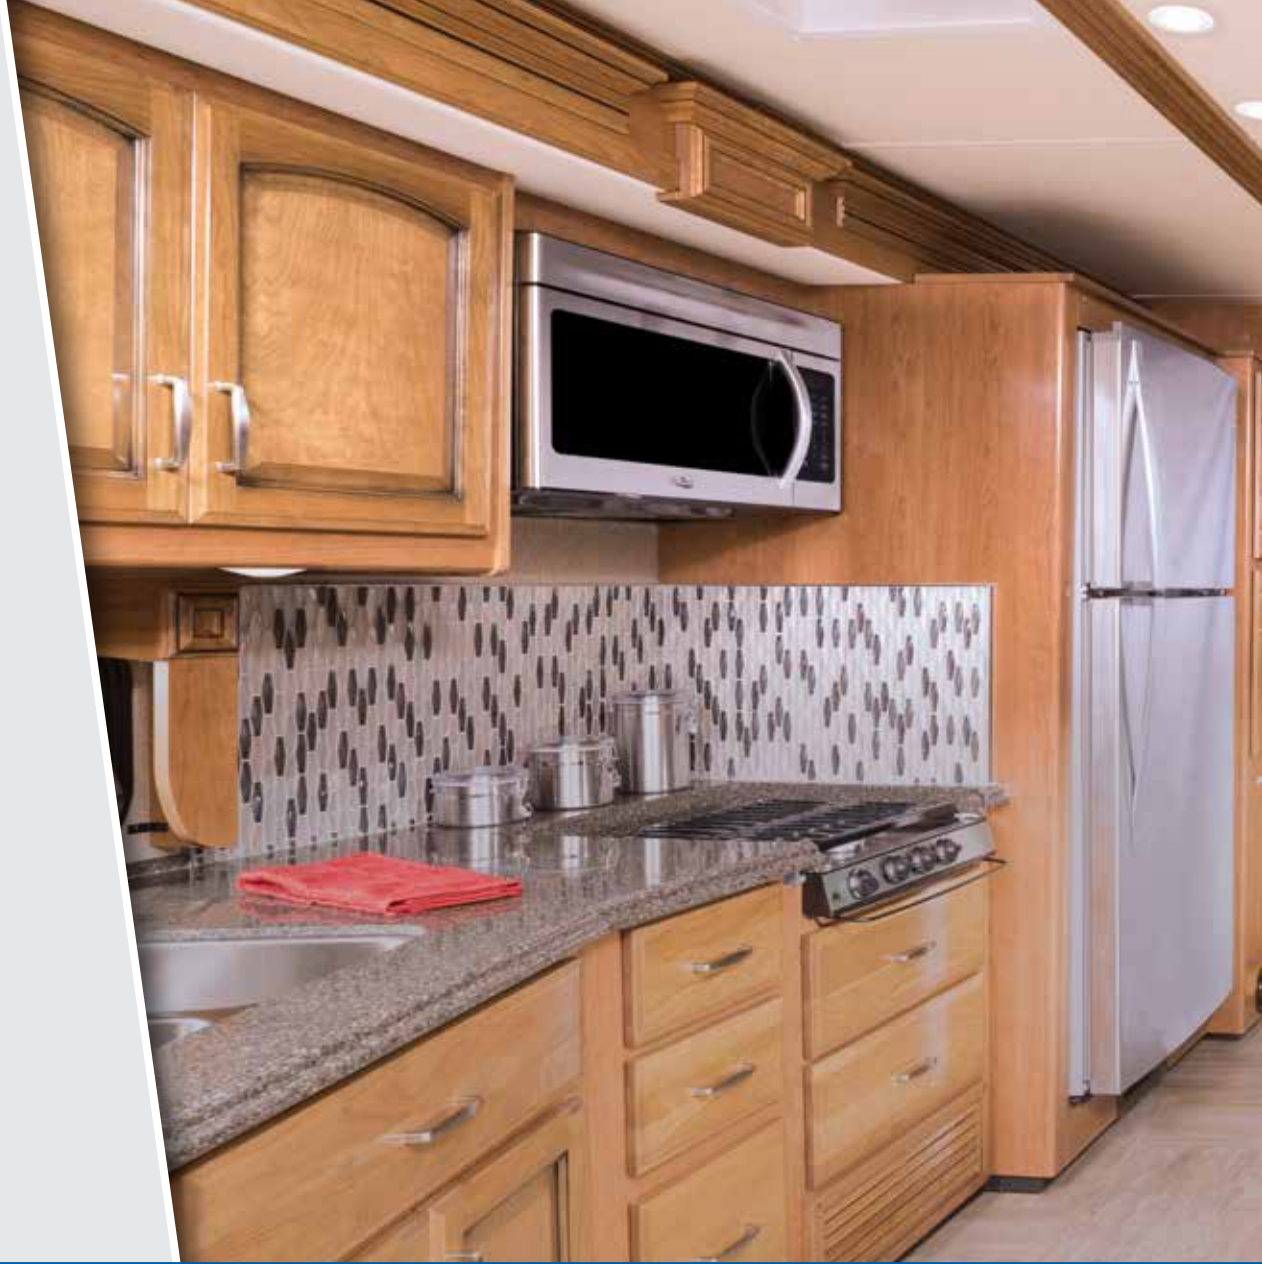

NAVIGATOR

TOP FEATURES

- Power Bridge Chassis® - Freightliner® XCM Series
- 340 HP Cummins® ISB 6.7L Engine
- 8.0 Kw Onan® Quiet Diesel Generator
- Rand McNally GPS
- Villa® Furniture
- Electric Fireplace
- LG® TV & A/V Electronics
- Hardwood Window Valances
- Hardwood Ceiling Treatment
- Power Awning w/LED Light Strip
- Power Cord Reel
- Central Vacuum System
- Front Compartment Tray