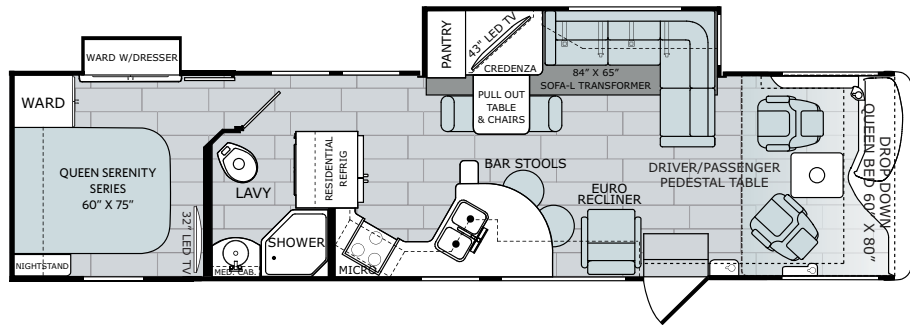

NAVIGATOR XE FLOORPLANS

33D Options: 126, 815

35E Options: 126, 157, 815

35M Options: 126

36U Options: 126, 194, 830

Available Options

OPT. 126
WASHER
/DRYER

OPT. 126 (36U)
SIDE BY SIDE
WASHER/DRYER